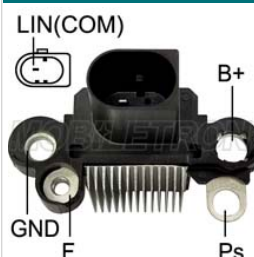

VR-H2009-256

Replace
MITSUBISHI
836
Alternator
MITSUBISHI
A3TV3881ZC L1MT-10300-RB
Application
FORD USA

[Click Here To See More](#)