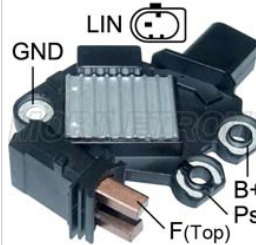

Charging System

Voltage Regulator

VR-H2009-254

Replace
MITSUBISHI
 839
 Alternator
MITSUBISHI
 A2TZ0081ZD
 Application
FORD

[Click Here To See More](#)

VR-V1055

Replace
VALEO
 2711055B
 Alternator
HYUNDAI
 37300-2M417 37300-2M420
 Application
HYUNDAI

[Click Here To See More](#)

VR-V4519

Replace
VALEO
 2624519B
 Alternator
VALEO
 37300-4A900
 Application
HYUNDAI
KIA

[Click Here To See More](#)