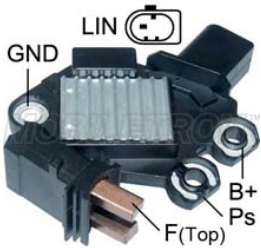

Charging System

Voltage Regulator

VR-H2009-254

Replace
MITSUBISHI
 839
 Alternator
MITSUBISHI
 A2TZ0081ZD
 Application
FORD

[Click Here To See More](#)

VR-V1055

Replace
VALEO
 2711055B
 Alternator
HYUNDAI
 37300-2M417 37300-2M420
 Application
HYUNDAI

[Click Here To See More](#)

VR-V4519

Replace
VALEO
 2624519B
 Alternator
VALEO
 37300-4A900
 Application
HYUNDAI
KIA

[Click Here To See More](#)